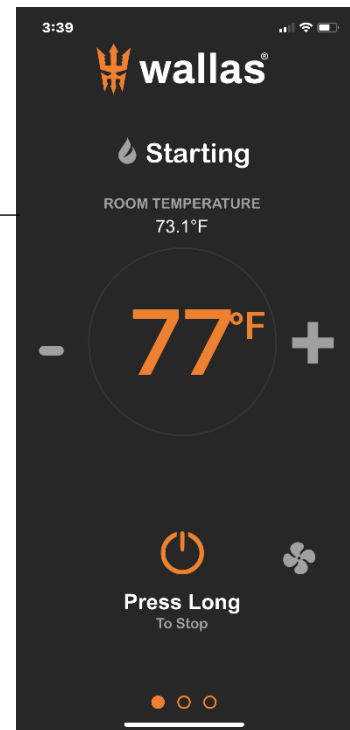

Wallas 3007 ICP control panel with Thermo Beacon:

This remarkable system allows your Wallas Viking or Spartan product to react and communicate with you more completely than any existing forced air marine heating system, with the following features and benefits:

Sensor Beacon

Bluetooth interface

- Bluetooth control and interface anywhere within 35' of the system, via your iOS or Android smartphone. Control your heater from your stateroom while still in bed!
- You can also connect your controls via WiFi for control and monitoring from anywhere in the world.
- WiFi link also lets us review, diagnose and tune your heater from our offices if necessary.
- This system gives you direct access to hours run, number of starts, system voltage, room temperature, faults, air boost, thermo control heating with pause/restart, and ventilation only operation.
- Direct heating power control is available when using the 3007 panel itself.
- Thermo sensing by wired sensor and portable Bluetooth sensor beacon (selectable and included). © 2020 Two Mac Inc.