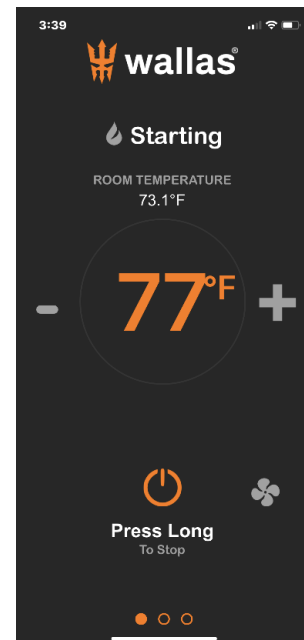

Wallas 3008 ICP control panel with sensor beacon:

This remarkable system allows your Wallas Viking or Spartan product to react and communicate with you more completely than any existing forced air marine heating system, with the following features and benefits:

3008 Control Panel

Sensor Beacon

Bluetooth interface

- Bluetooth control and interface anywhere within 35' of the panel, via your iOS or Android smartphone. Control your heater while still in your bunk!
- You can also connect to your controls via WiFi for control and monitoring from anywhere in the world.
- WiFi link also lets us review, diagnose and tune your heater from our offices if necessary.
- This system gives you direct access to hours run, number of starts, system voltage, room temperature, faults, air boost, thermo control heating with pause/restart, and ventilation only operation.
- Direct heating power control is available when using the 3008 panel itself.
- Thermo sensing by wired sensor and/or portable Bluetooth sensor beacon (selectable and included). © 2021 Two Mac Inc.